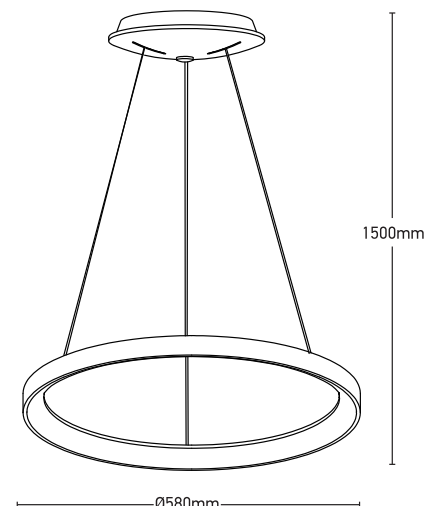

CIRCUS

PENDANT LIGHT (Suspended)

5367 - 848R0P - BK

TECHNICAL FEATURES

Power (W):	48W
Luminous:	3600lm
Colour temperature:	3000K + 4000K (2CCT Dip Switch)
IP Rating:	IP20
Size:	Ø580 x 1500mm
Structure material:	Aluminium
Structure finish:	Sandy Black
Diffuser material:	Acrylic
Voltage / frequency:	220-240V/AC 50-60Hz
Energy efficiency:	A, A+, A++
Light source:	LED
Lens/Beam angle:	120°