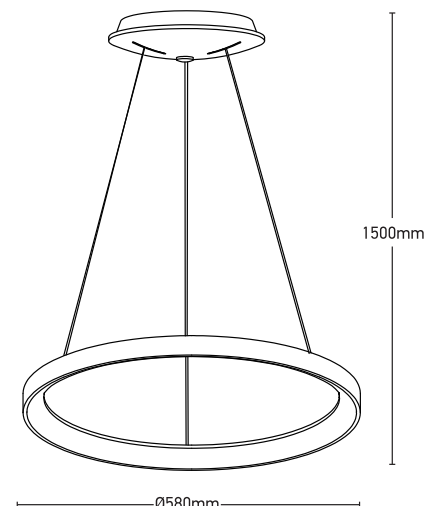

CIRCUS

PENDANT LIGHT (Suspended)

5367 - 848R0P - BG

TECHNICAL FEATURES

Power (W):	48W
Luminous:	3600lm
Colour temperature:	3000K + 4000K (2CCT Dip Switch)
IP Rating:	IP20
Size:	Ø580 x 1500mm
Structure material:	Aluminium
Structure finish:	Brushed Gold
Diffuser material:	Acrylic
Voltage / frequency:	220-240V/AC 50-60Hz
Energy efficiency:	A, A+, A++
Light source:	LED
Lens/Beam angle:	120°