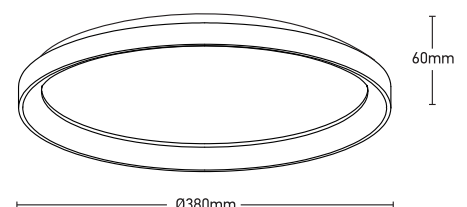

PIATTA

CEILING LIGHT (Surface Mounted)

5367 - 830RC - WH

TECHNICAL FEATURES

Power (W):	30W
Luminous:	2250lm
Colour temperature:	3000K + 4000K (2CCT Dip Switch)
IP Rating:	IP20
Size:	Ø400 x 100mm
Structure material:	Aluminium
Structure finish:	Sandy White
Diffuser material:	Acrylic
Voltage / frequency:	220-240V/AC 50-60Hz
Energy efficiency:	A, A+, A++
Light source:	LED
Lens/Beam angle:	120°