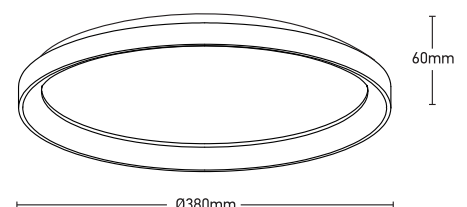

PIATTA

CEILING LIGHT (Surface Mounted)

5367 - 830RC - BK

TECHNICAL FEATURES

Power (W):	30W
Luminous:	2250lm
Colour temperature:	3000K + 4000K (2CCT Dip Switch)
IP Rating:	IP20
Size:	Ø400 x 100mm
Structure material:	Aluminium
Structure finish:	Sandy Black
Diffuser material:	Acrylic
Voltage / frequency:	220-240V/AC 50-60Hz
Energy efficiency:	A, A+, A++
Light source:	LED
Lens/Beam angle:	120°