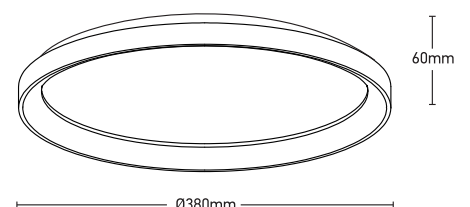

PIATTA

CEILING LIGHT (Surface Mounted)

5367 - 830RC - BG

TECHNICAL FEATURES

Power (W):	30W
Luminous:	2250lm
Colour temperature:	3000K + 4000K (2CCT Dip Switch)
IP Rating:	IP20
Size:	Ø400 x 100mm
Structure material:	Aluminium
Structure finish:	Brushed Gold
Diffuser material:	Acrylic
Voltage / frequency:	220-240V/AC 50-60Hz
Energy efficiency:	A, A+, A++
Light source:	LED
Lens/Beam angle:	120°