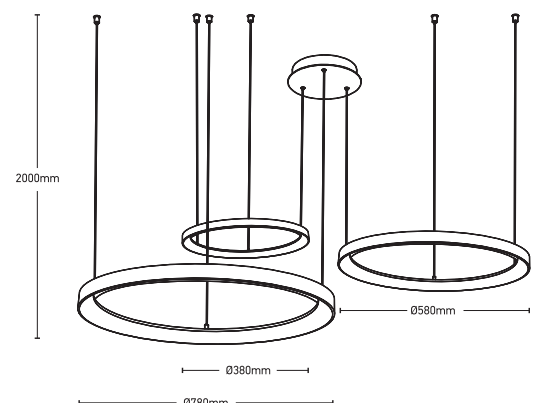

# CIRCUS TRIPLO

TRIPLE PENDANT LIGHT (Suspended)

5367-138RPP-WH

## TECHNICAL FEATURES

Power (W):	138W
Luminous:	9660lm
Colour temperature:	3000K + 4000K <b>(2CCT Dip Switch)</b>
IP Rating:	IP20
Size:	<p>Ø380 x 1500mm</p> <p>Ø580 x 1500mm</p> <p>Ø780 x 1500mm</p>
Structure material:	Aluminium
Structure finish:	Sandy White
Diffuser material:	Acrylic
Voltage / frequency:	220-240V/AC 50-60Hz
Energy efficiency:	A, A+, A++
Light source:	LED
Lens/Beam angle:	120°