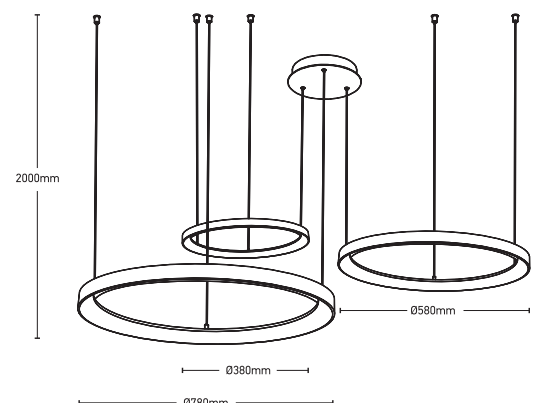

CIRCUS TRIPLO

TRIPLE PENDANT LIGHT (Suspended)

5367-138RPP-BK

TECHNICAL FEATURES

Power (W):	138W
Luminous:	9660lm
Colour temperature:	3000K + 4000K (2CCT Dip Switch)
IP Rating:	IP20
Size:	<p>Ø380 x 1500mm</p> <p>Ø580 x 1500mm</p> <p>Ø780 x 1500mm</p>
Structure material:	Aluminium
Structure finish:	Sandy Black
Diffuser material:	Acrylic
Voltage / frequency:	220-240V/AC 50-60Hz
Energy efficiency:	A, A+, A++
Light source:	LED
Lens/Beam angle:	120°

* 3000K + 4000K **(2CCT Dip Switch)**