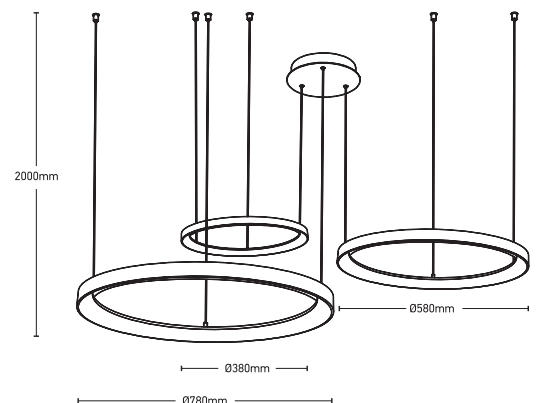

CIRCUS TRIPLO

TRIPLE PENDANT LIGHT (Suspended)

5367 - 138RPP - BG

TECHNICAL FEATURES

Power (W):	138W
Luminous:	9660lm
Colour temperature:	3000K + 4000K (2CCT Dip Switch)
IP Rating:	IP20
Size:	<p>Ø380 x 1500mm</p> <p>Ø580 x 1500mm</p> <p>Ø780 x 1500mm</p>
Structure material:	Aluminium
Structure finish:	Brushed Gold
Diffuser material:	Acrylic
Voltage / frequency:	220-240V/AC 50-60Hz
Energy efficiency:	A, A+, A++
Light source:	LED
Lens/Beam angle:	120°