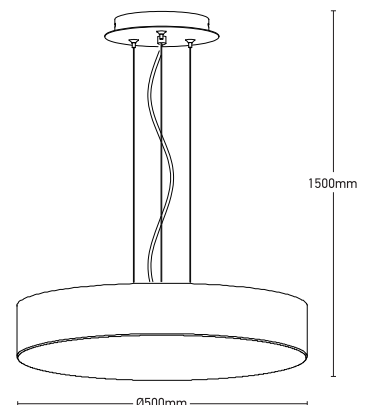

RONDA - P

PENDANT LIGHT (Suspended)

3921 - 840RP - BK

TECHNICAL FEATURES

Power (W):	40W
Luminous:	2600lm
Colour temperature:	3000K + 4000K (2CCT Dip Switch)
IP Rating:	IP20
Size:	Ø500 x 1500mm
Structure material:	Aluminium
Structure finish:	Sandy Black
Diffuser material:	Acrylic
Voltage / frequency:	220-240V/AC 50-60Hz
Energy efficiency:	A, A+, A++
Light source:	LED
Lens/Beam angle:	120°

* 3000K + 4000K **(2CCT Dip Switch)**