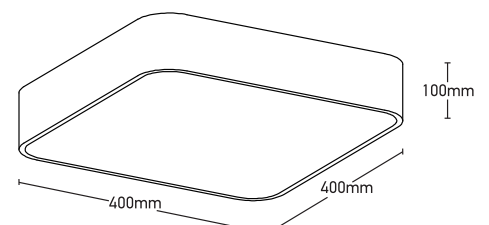

QUADRADA

CEILING LIGHT (Surface Mounted)

3921 - 835SQC - WH

TECHNICAL FEATURES

Power (W):	35W
Luminous:	2275lm
Colour temperature:	3000K + 4000K (2CCT Dip Switch)
IP Rating:	IP20
Size:	400 x 400 x 100mm
Structure material:	Aluminium
Structure finish:	Sandy White
Diffuser material:	Acrylic
Voltage / frequency:	220-240V/AC 50-60Hz
Energy efficiency:	A, A+, A++
Light source:	LED
Lens/Beam angle:	120°