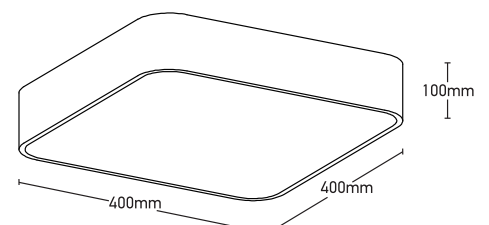

QUADRADA

CEILING LIGHT (Surface Mounted)

3921 - 835SQC - BK

TECHNICAL FEATURES

Power (W):	35W
Luminous:	2275lm
Colour temperature:	3000K + 4000K (2CCT Dip Switch)
IP Rating:	IP20
Size:	400 x 400 x 100mm
Structure material:	Aluminium
Structure finish:	Sandy Black
Diffuser material:	Acrylic
Voltage / frequency:	220-240V/AC 50-60Hz
Energy efficiency:	A, A+, A++
Light source:	LED
Lens/Beam angle:	120°